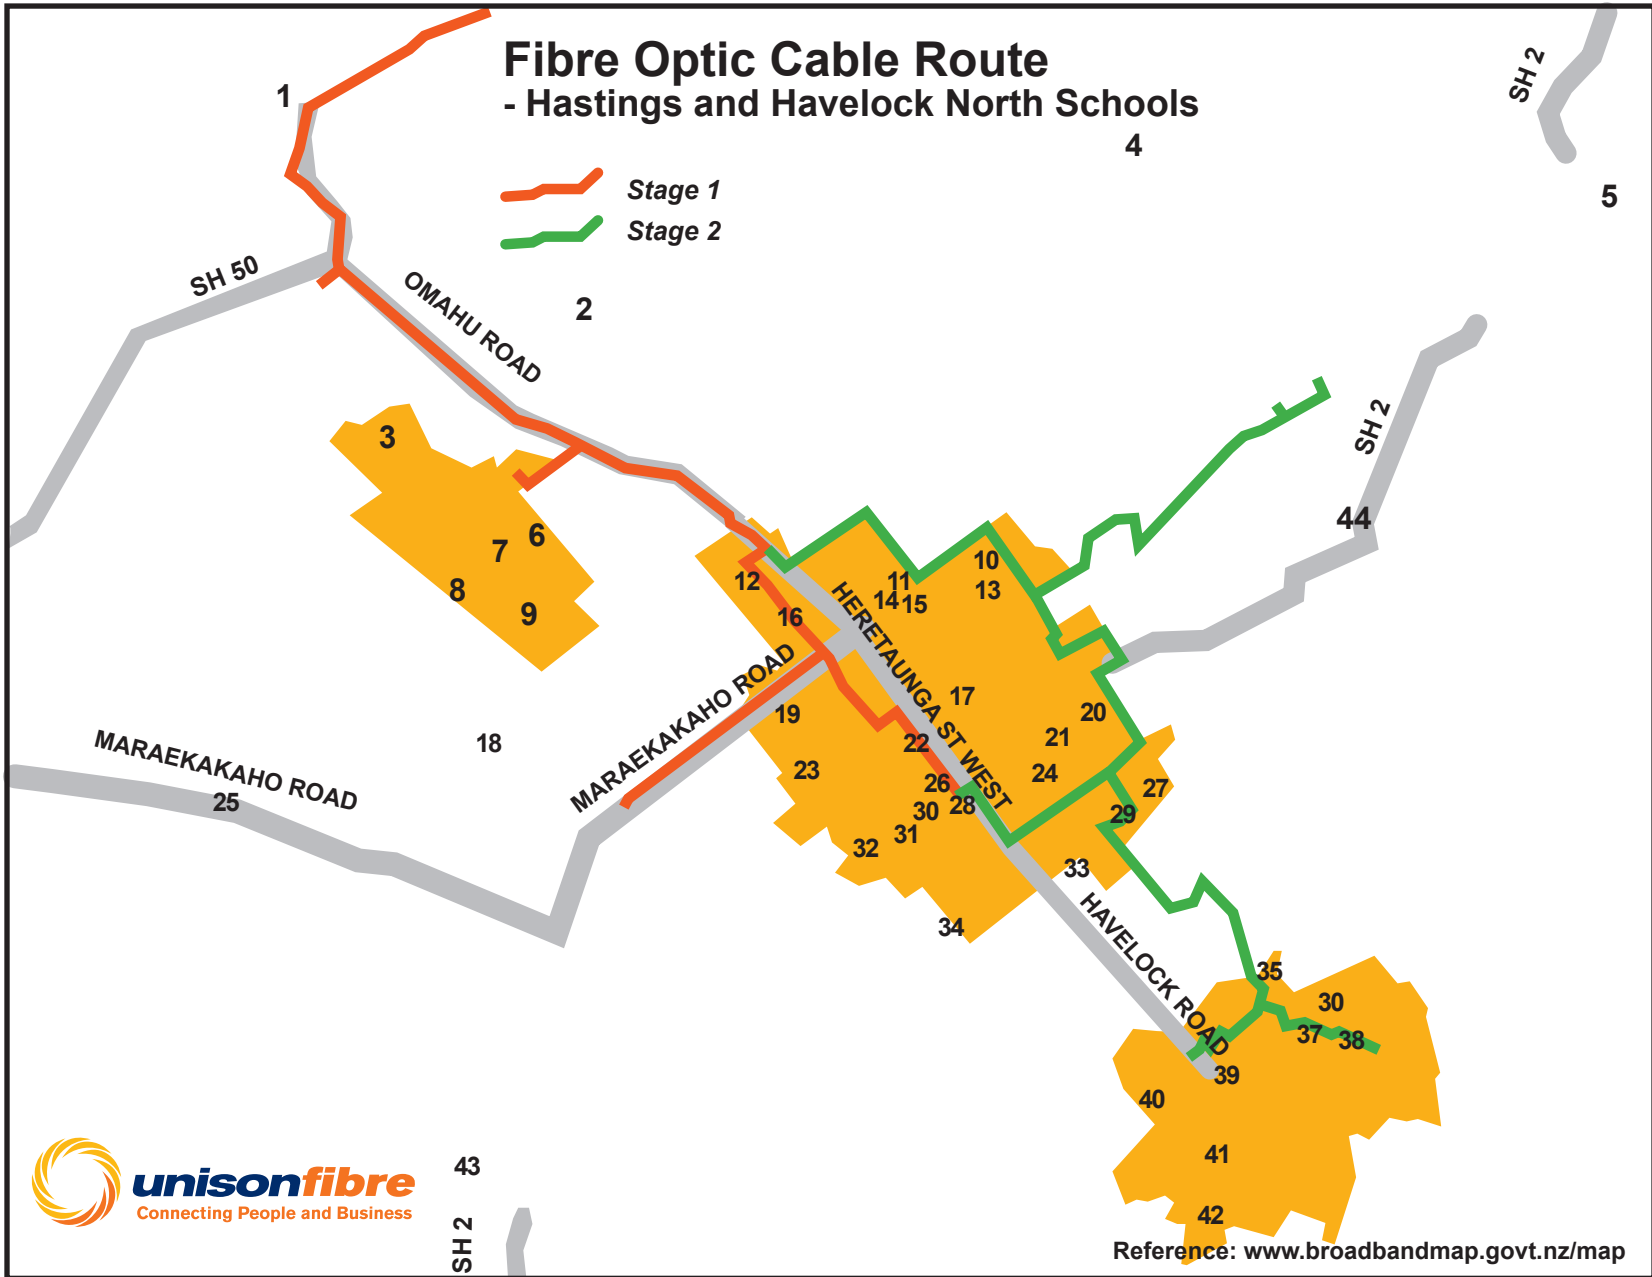

Fibre Optic Cable Route - Hastings and Havelock North Schools

- Stage 1
- Stage 2

Reference: www.broadbandmap.govt.nz/map

Hastings and Havelock North Schools

1. Omahu School
2. Twyford School
3. Kimi Ora Community School
4. Pakowhai School
5. Clive School
6. Flaxmere Primary School
7. Flaxmere College
8. Irongate School
9. Peterhead School
10. St Mary's School
11. Lindisfarne School
12. Camberley School
13. Mahora School
14. Hastings Girls' High School
15. Frimley School
16. Heretaunga Intermediate School
17. Taikura Rudolf Steiner School
18. TKKM O Ngati Kahungunu Ki Heretaunga
19. Raureka School
20. Mayfair School
21. St John's College (Hastings)
22. St Matthew's Primary School (Hastings)
23. Ebbett Park School
24. TKK o Te Wananga Whare Tapere o Takitimu
25. Bridge Pa School
26. Hastings Central School
27. Riverslea School
28. Kowhai School
29. Karamu High School
30. St Joseph's School (Hastings)
31. Hastings Intermediate
32. Hastings Boys' High School
33. Parkvale School
34. Hastings Christian School
35. Te Mata School (Havelock North)
36. Havelock North Intermediate
37. Havelock North High School
38. Hereworth School
39. Havelock North Primary School
40. Lucknow School
41. Iona College
42. Woodford House
43. Paki Paki School
44. Mangateretere School